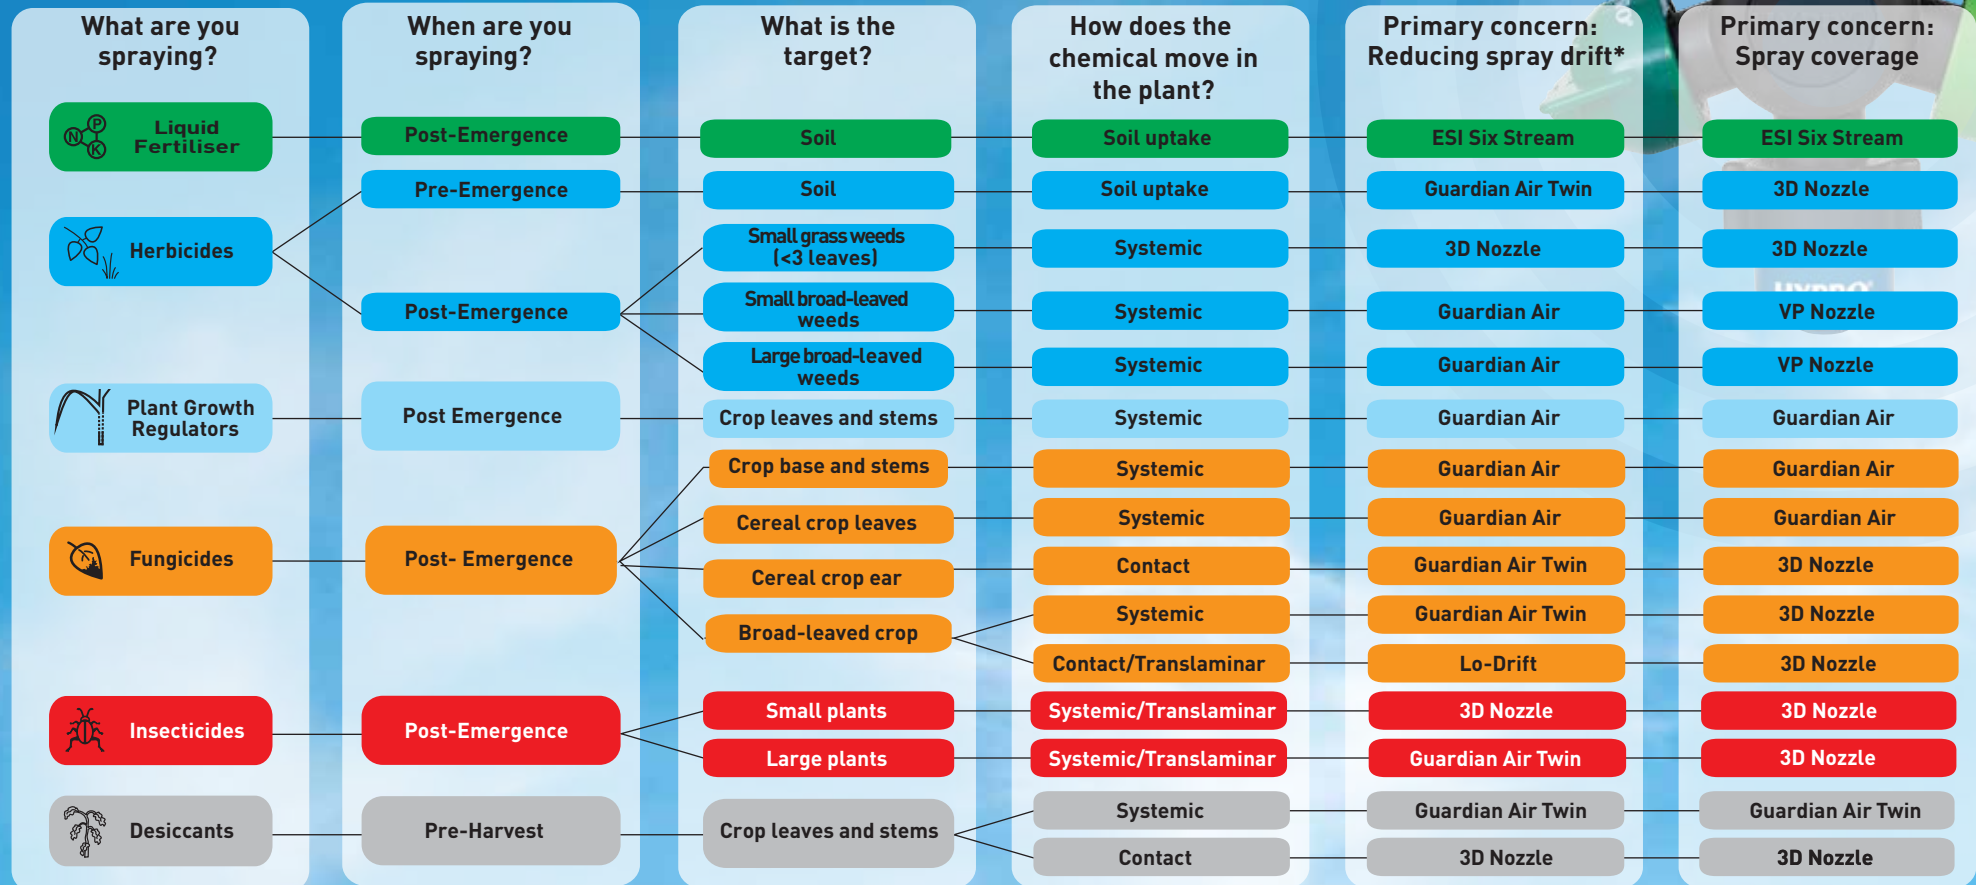

HYPRO[®]

TECHNOLOGY ON TARGET

Spray Nozzles Selection Guide

*Spray quality and therefore drift reduction will vary with pressure, for details see our pocket guide. Guardian Air and Guardian Air Twin should be used at 3 bar for optimum coverage and lower pressures for optimum drift reduction. Always comply with the agrochemical label or latest manufacturer's advice on the spray quality that should be used for an application.

ESI Six Stream

Ultra Lo-Drift

Guardian Air

Guardian Air Twin

Lo-Drift

3D Nozzle

VP Nozzle

Hypro offer a Pocket Guide with details of all application rates and spray qualities and a SprayIT nozzle selector App for iOS and Android. For more details see our website.